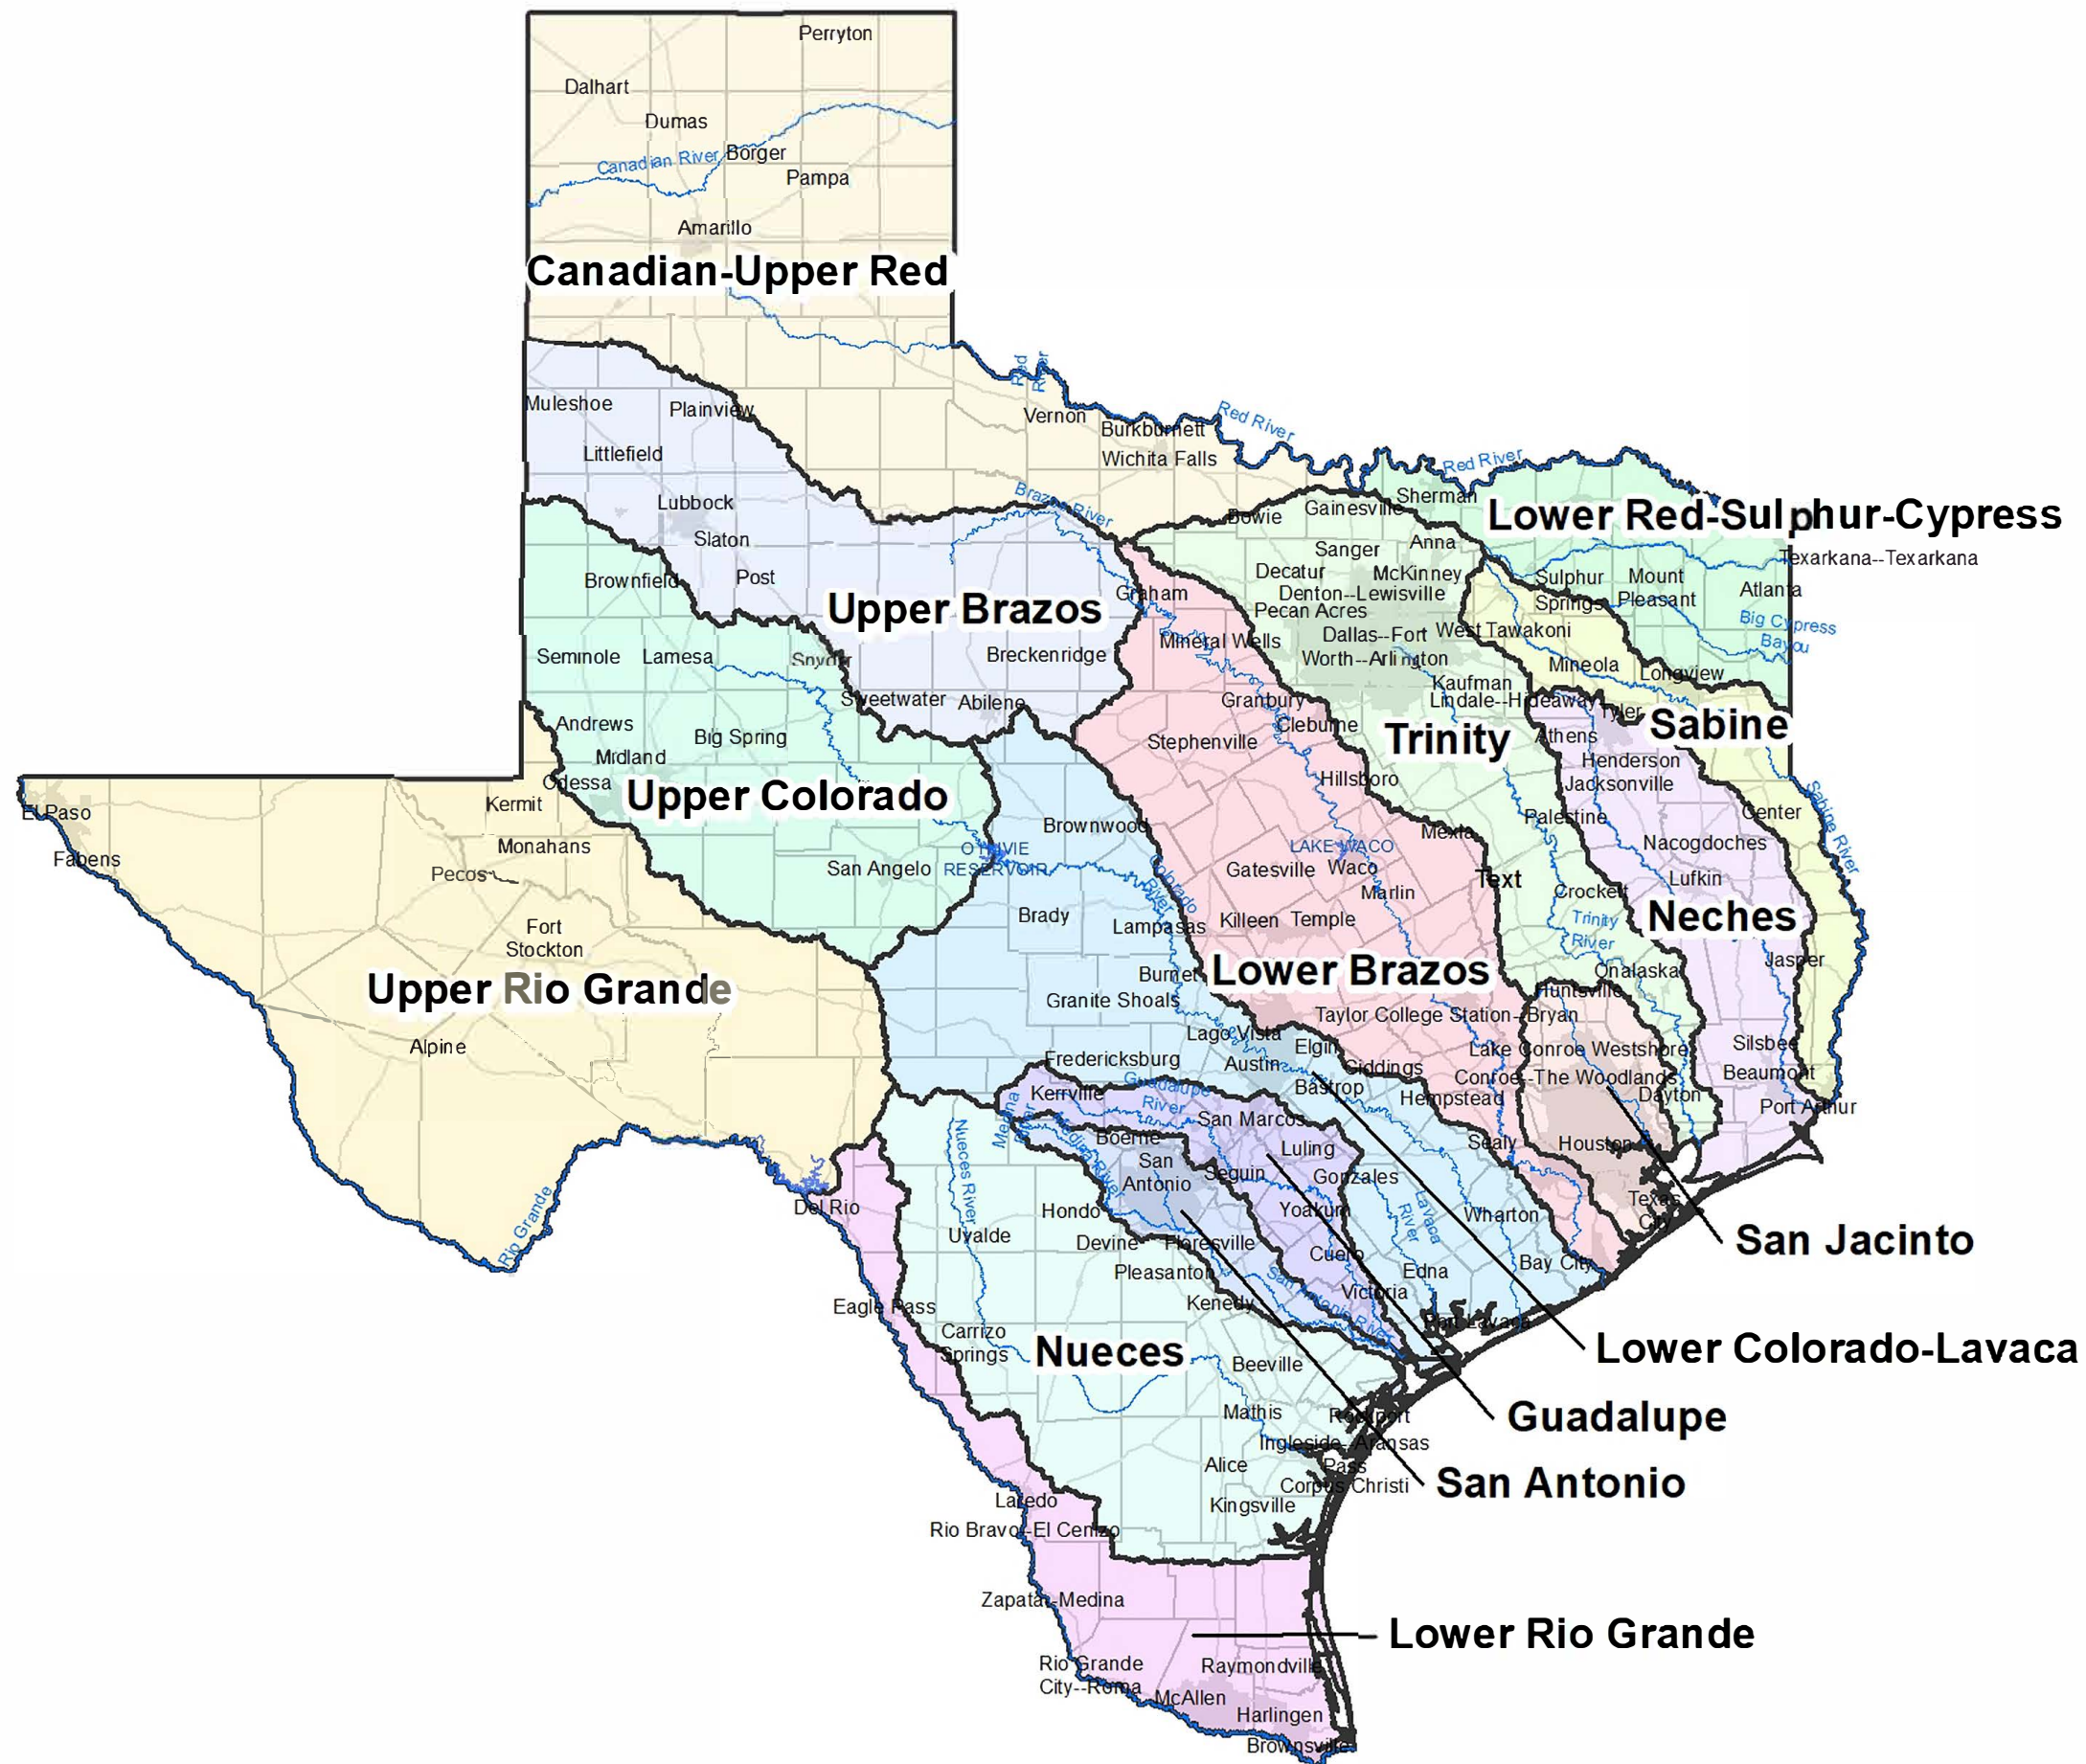

# Flood Planning Region Boundaries

## Legend

- Major Roadways
- Major Rivers
- Major Reservoirs
- Flood Planning Region Boundaries
- Canadian-Upper Red
- Guadalupe
- Lower Brazos
- Lower Colorado-Lavaca
- Lower Red-Sulphur-Cypress
- Lower Rio Grande
- Neches
- Nueces
- Sabine
- San Antonio
- San Jacinto
- Trinity
- Upper Brazos
- Upper Colorado
- Upper Rio Grande
- County Boundaries
- Urbanized Areas